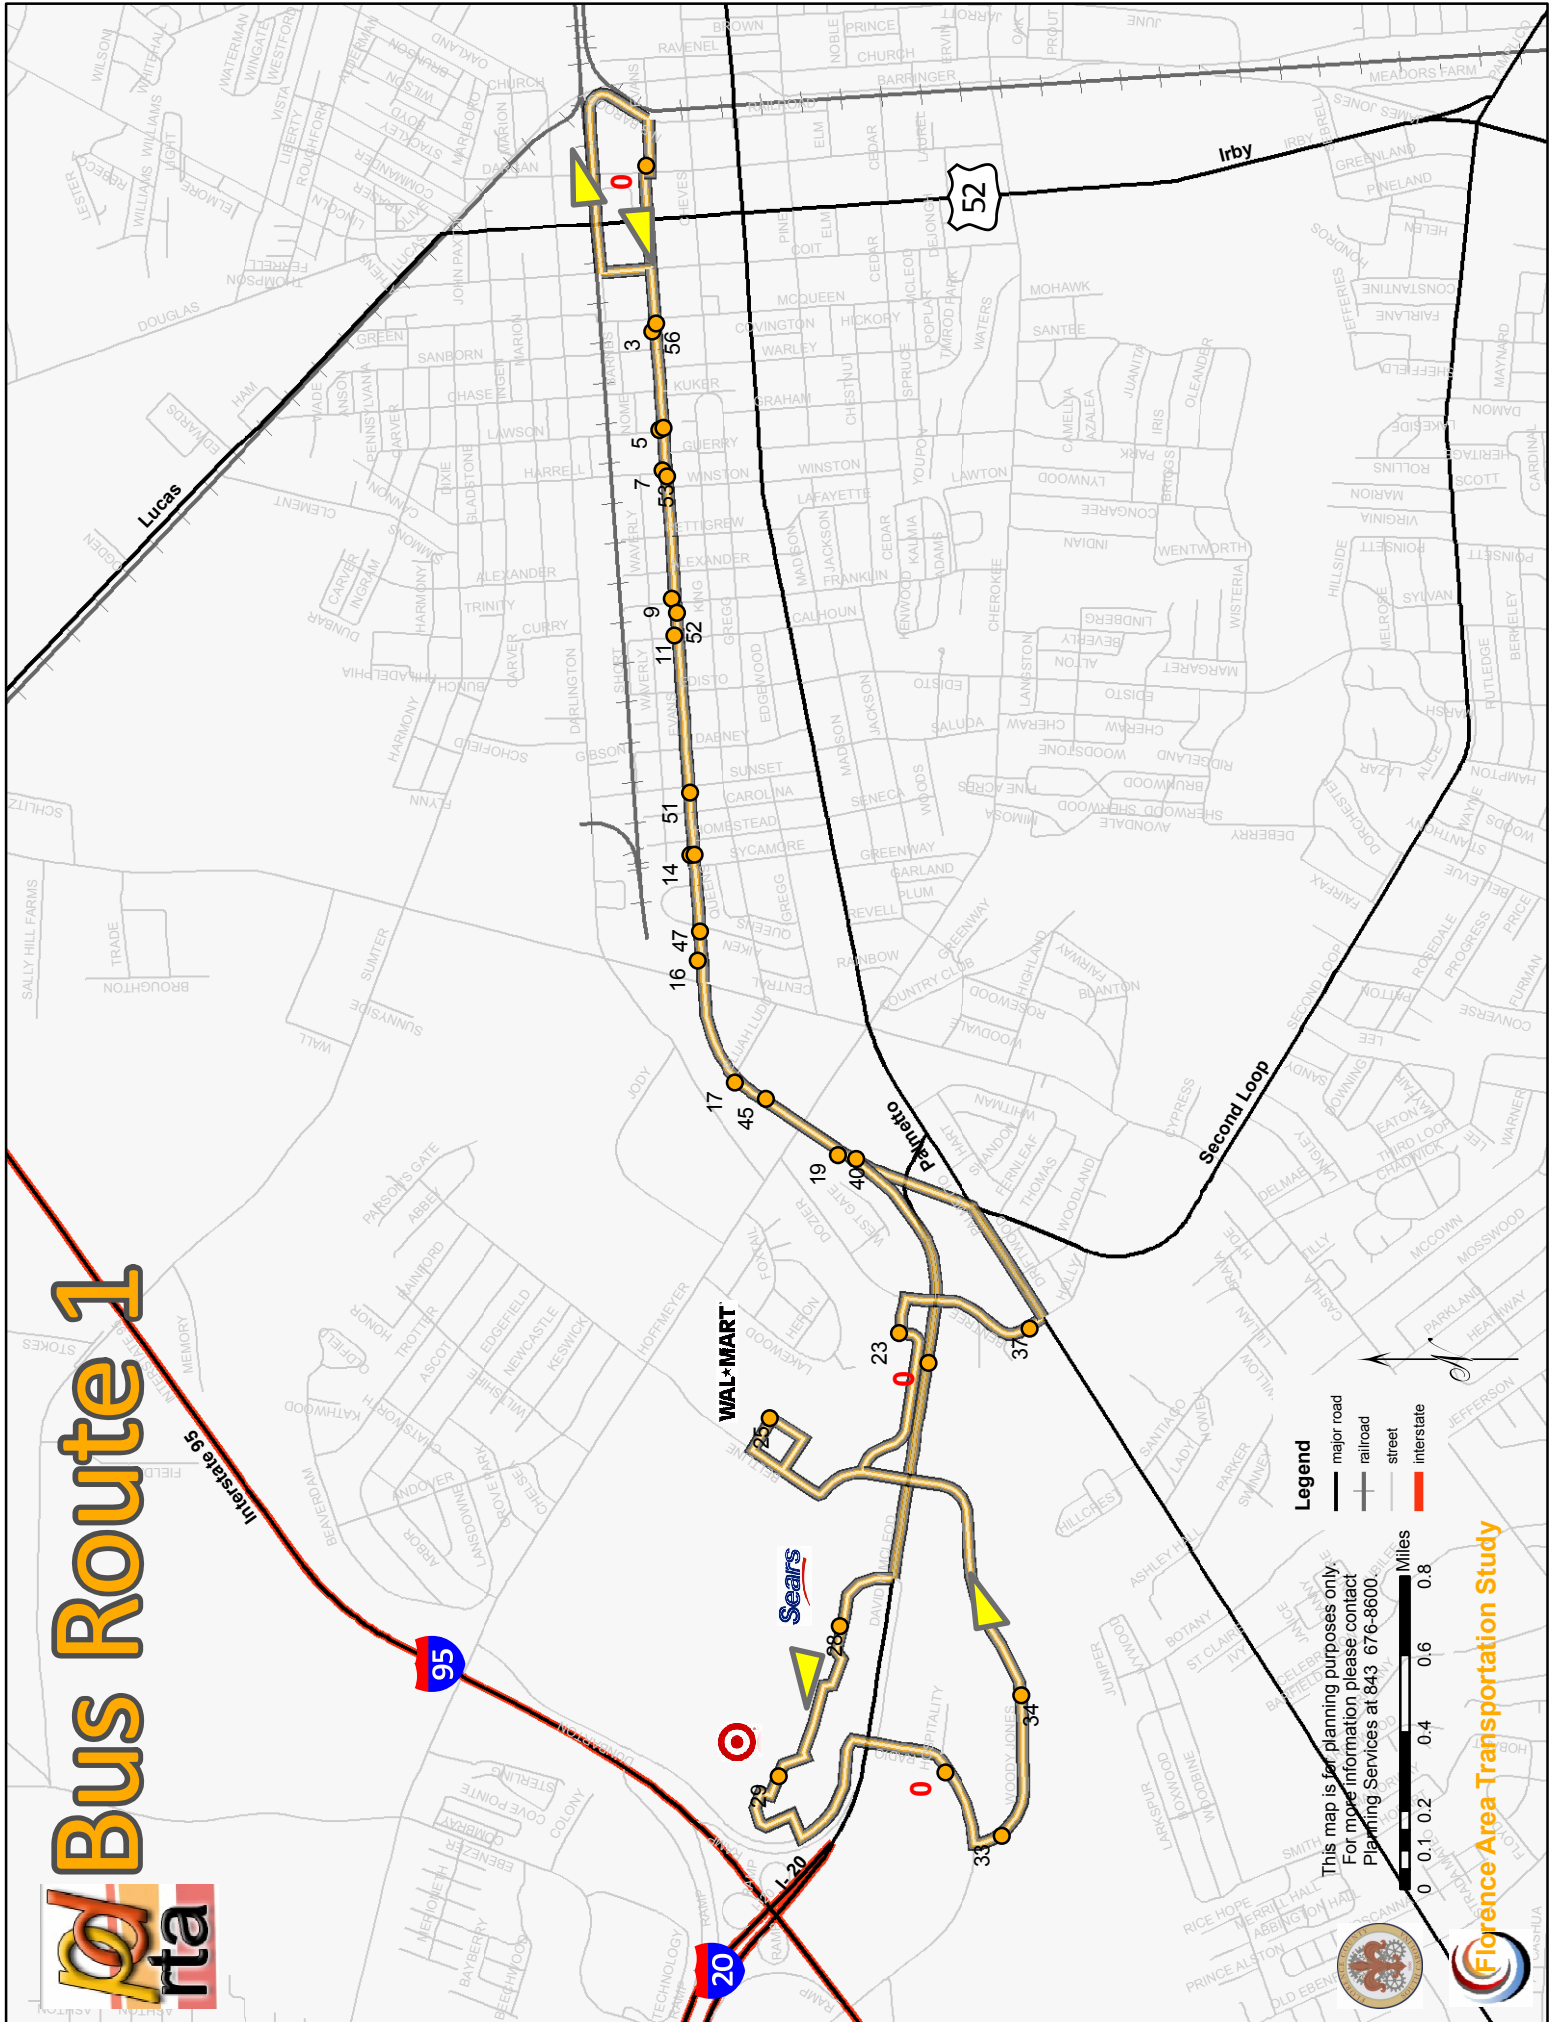

101 Bus Route 1

- Legend**
- major road
 - railroad
 - street
 - interstate

This map is for planning purposes only.
 For more information please contact
 Planning Services at 843-676-8600